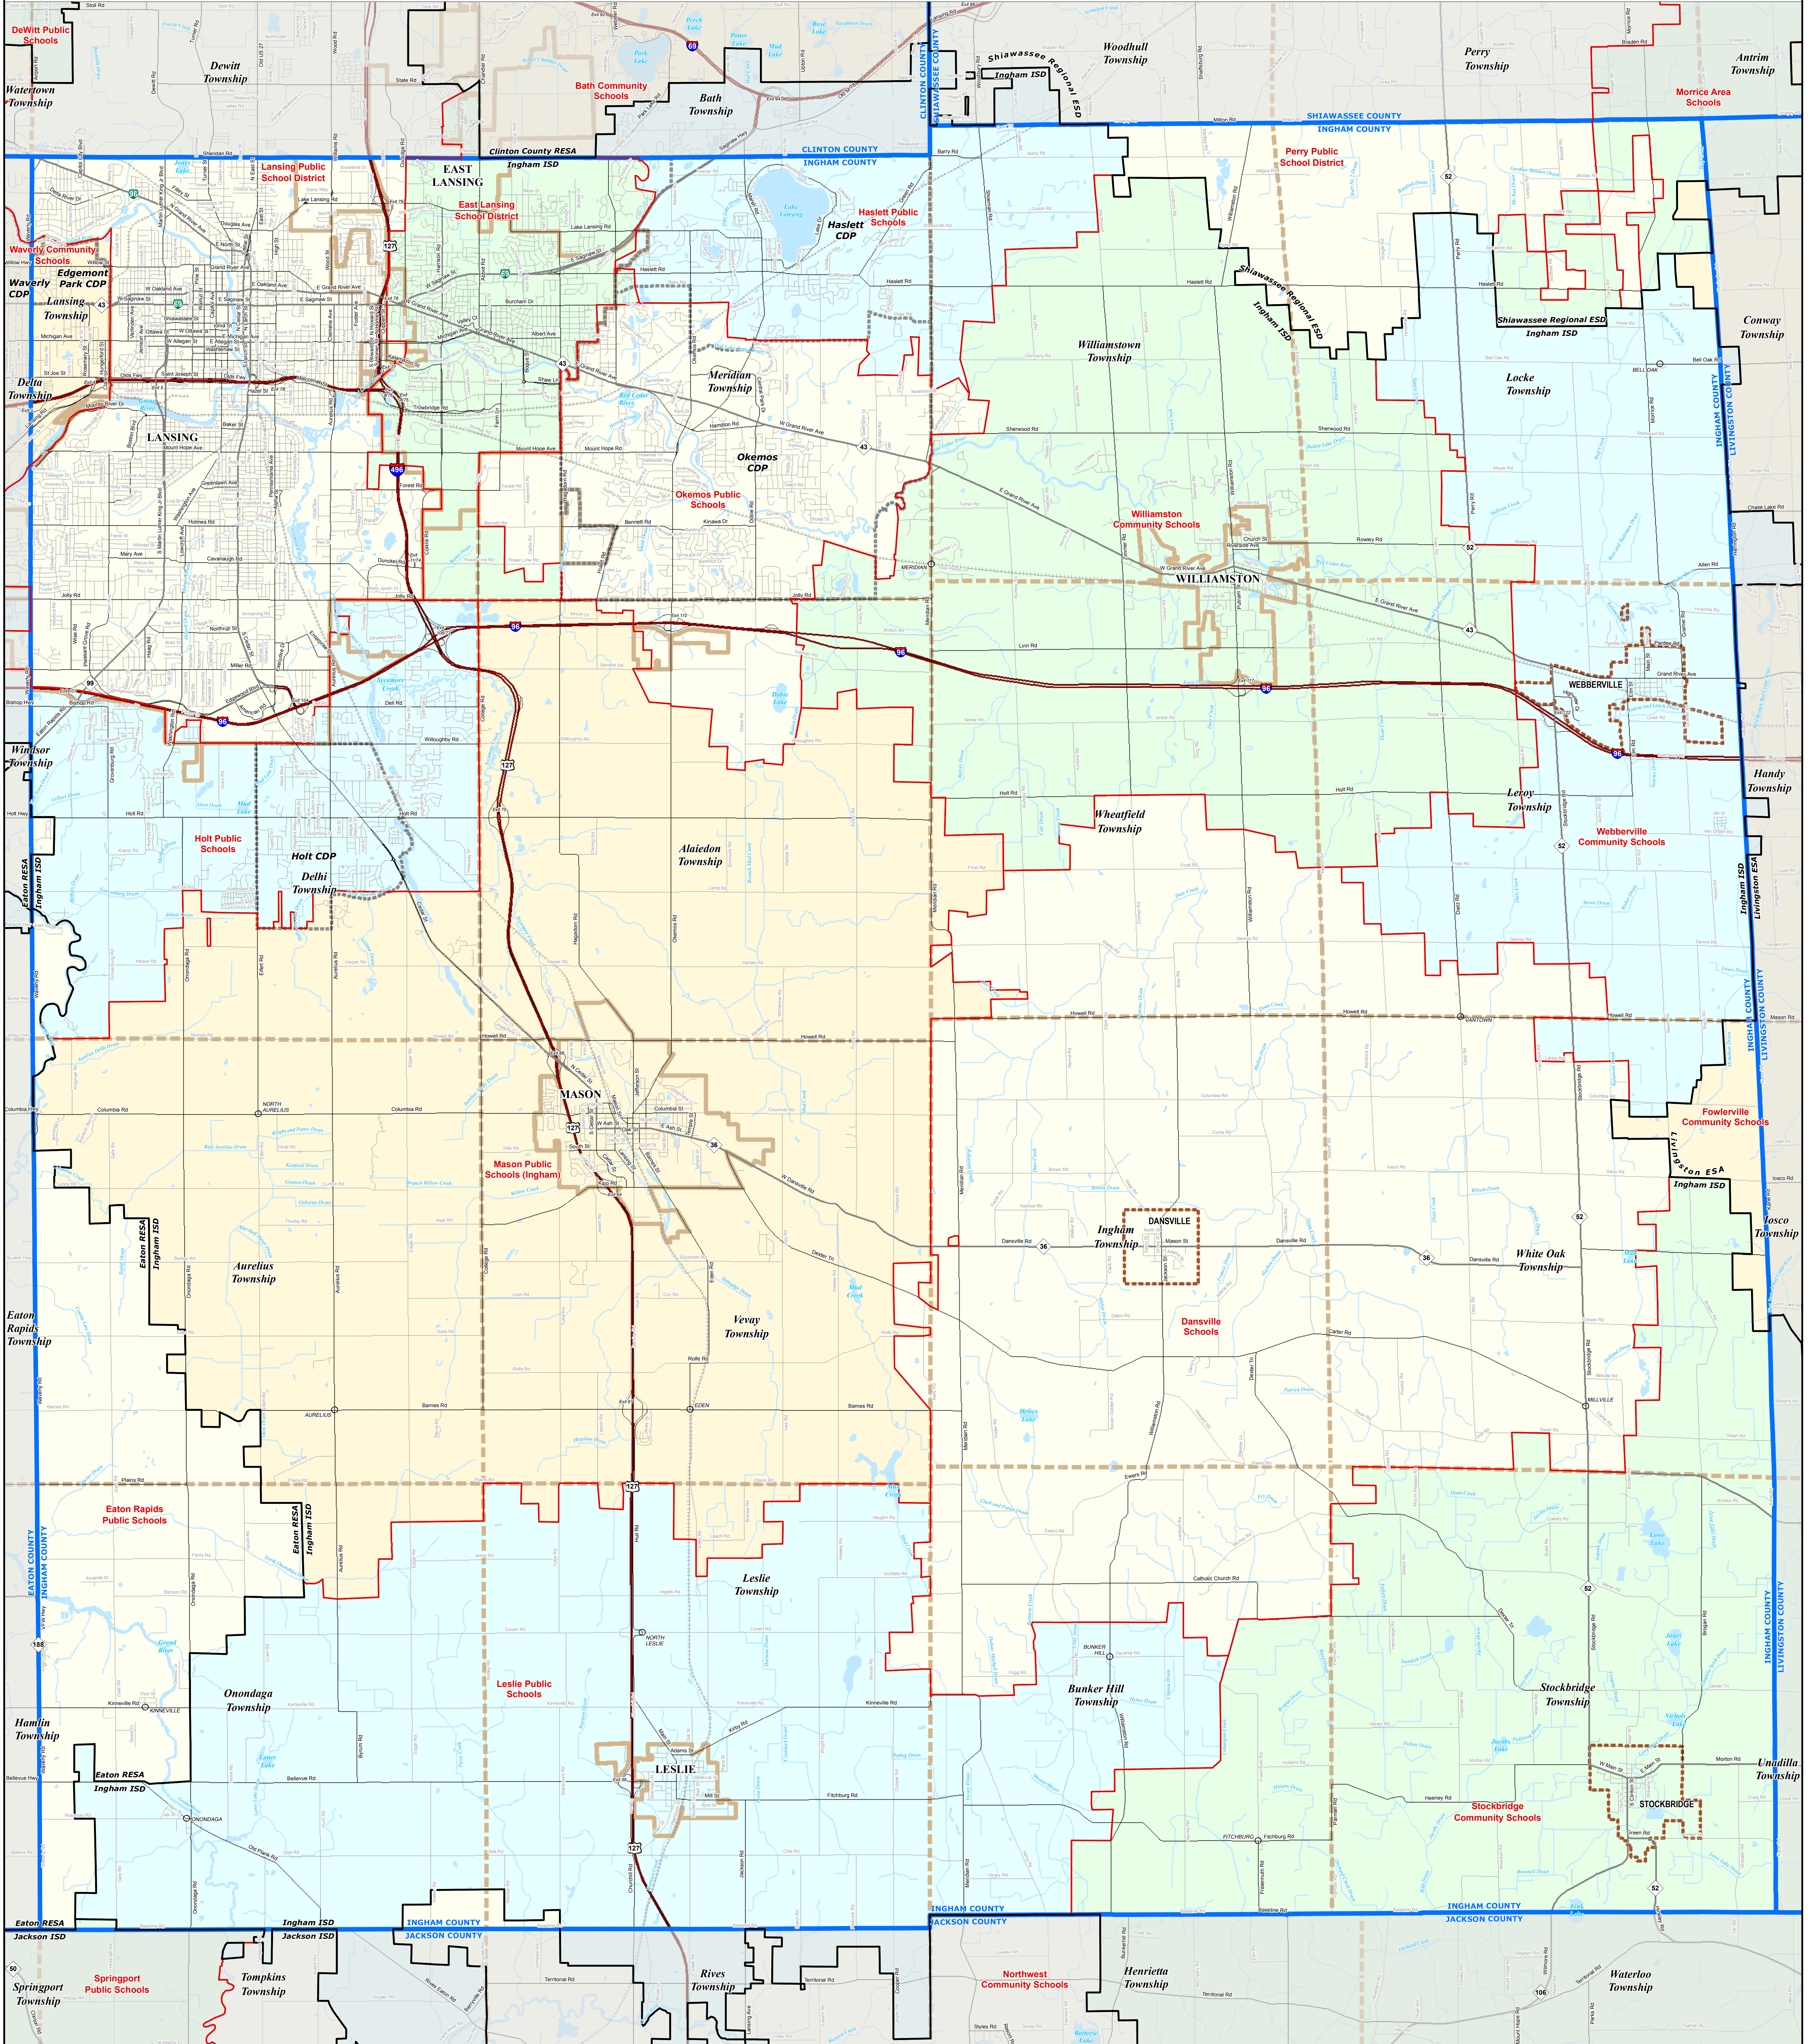

INGHAM COUNTY SCHOOL DISTRICTS

0 1 2 Miles

*Notes: Non K-12 School Districts identified with Asterisk (*) in Name

11/15/13

Legend	
	Intermediate School District
	School District
	City
	Township
	Village
	Census Designated Place
	County
	Unincorporated Place
	Freeway
	Primary Road
	Local Road
	Railroad
	Water Feature
	River, Stream, or Drain

Source: Michigan Geographic Framework, v13a